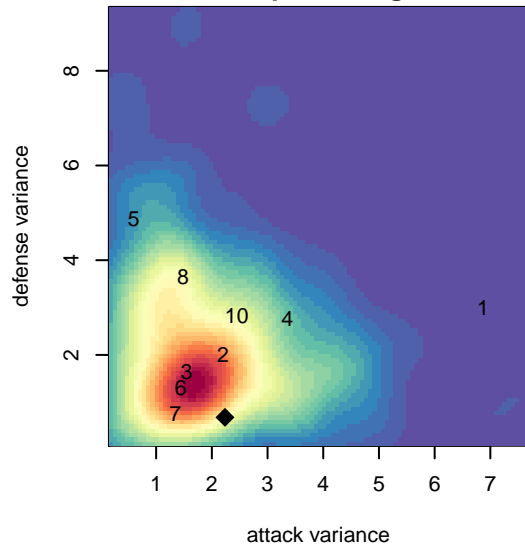

# Crossfire OR CUSC Black G04

Crossfire Oregon  
Clackamas, OR  
G04 total strength=331  
attack=0.21 defense=0.18  
fall league = PTT G04 Div 2 White

alt names used:  
CUSC 04 Black

Venues played:  
2015 PTT G04 Division 2 White

**attack and defense variance (black dot)  
relative to other teams  
and top 10 in region**

**attack and defense rating  
relative to others at age  
and all opponents in last 13 months**

**Performance relative to 13 month average**