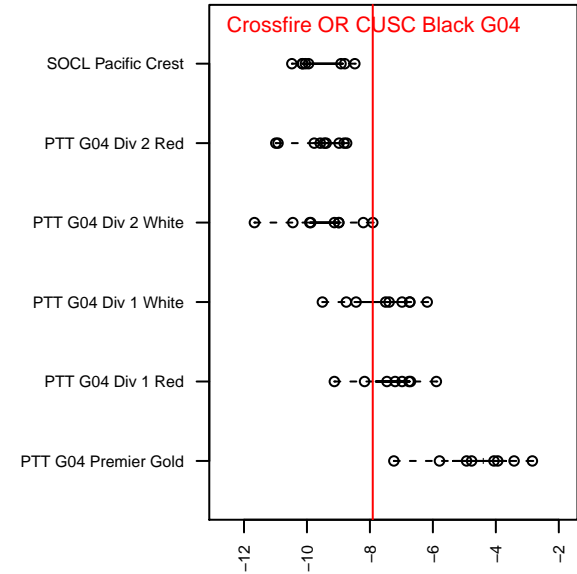

# Crossfire OR CUSC Black G04

Crossfire Oregon  
Clackamas, OR  
G04 total strength=331  
attack=0.21 defense=0.18  
fall league = PTT G04 Div 2 White

alt names used:  
CUSC 04 Black

Venues played:  
2015 PTT G04 Division 2 White

**attack and defense variance (black dot)  
relative to other teams  
and top 10 in region**

**attack and defense rating  
relative to others at age  
and all opponents in last 13 months**

**Performance relative to 13 month average**

**Performance relative to 13 month average**

<b>date</b>	<b>home</b>		<b>away</b>		<b>venue</b>	<b>pred.home</b>	<b>pred.away</b>
2015-11-01	Crossfire OR CUSC Black G04	5	BSC Portland Gold-Tiempo G04	0	2015 PTT G04 Division 2 White	3.45	0.89
2015-10-31	THUSC Strike G04	2	Crossfire OR CUSC Black G04	2	2015 PTT G04 Division 2 White	0.82	3.31
2015-10-24	WUSC Dynamo White G04	2	Crossfire OR CUSC Black G04	0	2015 PTT G04 Division 2 White	1.02	1.04
2015-10-18	Crossfire OR CUSC Black G04	2	NEU Black G04	0	2015 PTT G04 Division 2 White	2.09	0.78
2015-10-17	Crossfire OR CUSC Black G04	2	Westside Timbers Samba TS G04	1	2015 PTT G04 Division 2 White	1.86	0.81
2015-10-04	Crossfire OR CUSC Black G04	1	SESC Wolves G04	0	2015 PTT G04 Division 2 White	1.90	0.81
2015-10-03	NEU Black G04	2	Crossfire OR CUSC Black G04	2	2015 PTT G04 Division 2 White	0.78	2.09
2015-09-27	SESC Wolves G04	0	Crossfire OR CUSC Black G04	2	2015 PTT G04 Division 2 White	0.81	1.90
2015-09-20	Crossfire OR CUSC Black G04	0	FC Columbia County G04	1	2015 PTT G04 Division 2 White	2.58	0.43
2015-09-19	Washington Timbers Forest G04	0	Crossfire OR CUSC Black G04	4	2015 PTT G04 Division 2 White	0.71	2.28
2015-09-13	Crossfire OR CUSC Black G04	7	PCU Black 2 G04	0	2015 PTT G04 Division 2 White	4.05	0.25
2015-09-12	BSC Portland Gold-Tiempo G04	1	Crossfire OR CUSC Black G04	3	2015 PTT G04 Division 2 White	0.89	3.45